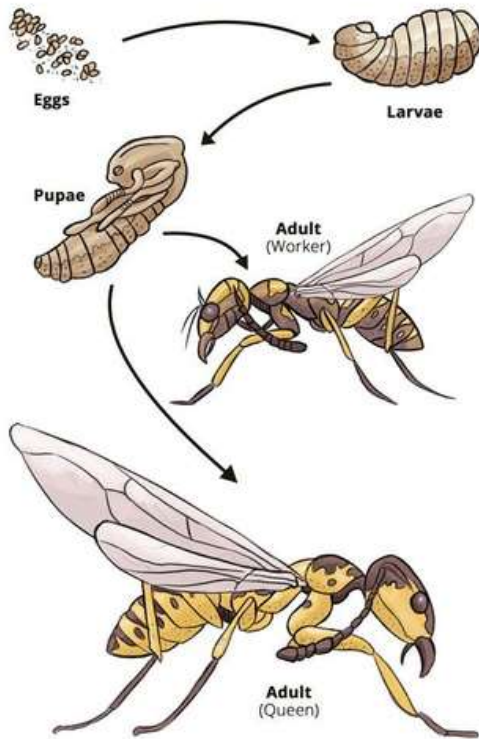

Registration. No. 151961
License No. CPC-187/UP/LKO

Yellow Wasp

Life Cycle Of Wasp

Characteristic

- These large wasps are easy to recognize by their bright gold color. The word 'flavus' is Latin for yellow or golden.
- only the females sting. Males have much longer antennae and the ends have a sharp right angle bend.
- Males have much longer antennae and the ends have a sharp right angle bend.

Nest

- The thin paper hexagonal-shaped nest (comb) is often found under a building overhang and is attached by a petiole-like structure. In spring, the female chews wood fibers which when mixed with saliva forms the 'paper' to make the hexagonal-shaped cells.